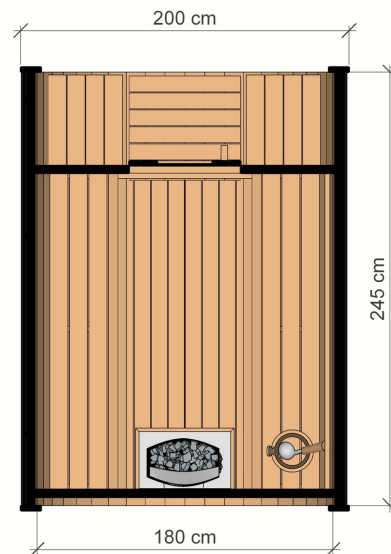

BARREL SAUNA 250 CM

HIGH QUALITY GARDEN SAUNA WITH BALCONY

DIMENSIONS

PLAN

COLOR VARIANTS

SPECIFICATION

Dimensions:
2,00 x 2,00 x 2,45 m
Material: **spruce**
Board thickness: **45 mm**

Covering: **black bituminous shingles**
Reinforcement: **three stainless steel clamps**
Weight: **700 kg**