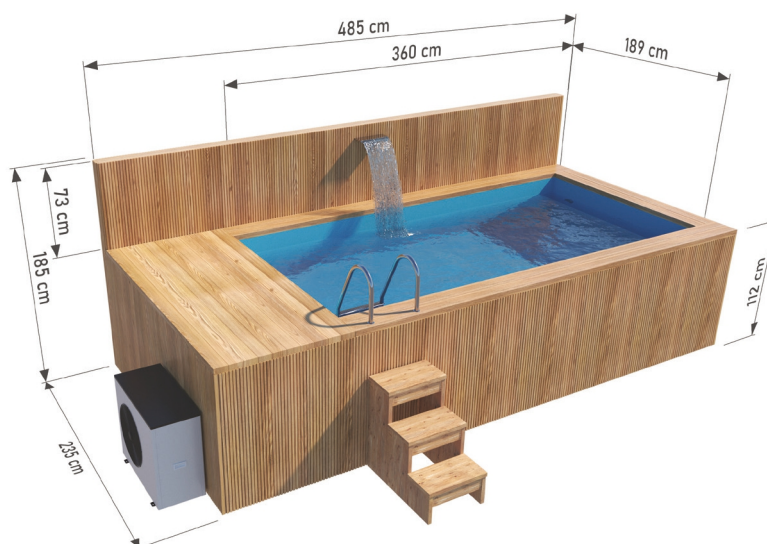

Premium SPA pool with counter-current 4,85 x 2,35m

With polypropylene liner, made of THERMO wood

DIMENSIONS

COLOR VARIANTS

SPECIFICATION

Dimensions:

External width: **235 cm**
Internal width: **189 cm**
External length: **485 cm**
Internal length: **360 cm**
External height: **185 cm**
Internal height: **100 cm**

Capacity: **6 840 L**
Material: **Spruce**
Board thickness: **44 mm**
Insert: **polypropylene board**
Reinforcement: **wooden casing and framework**
Weight: **1100 kg**
Assembly: **delivered assembled**

In the set:

- Steps
- Ladder
- Sand filter
- Polypropylene insert
- Skimmer filter
- Counter-current
- Water-air jets
- LED lamp 260
- 9 kW heat pump
- Water drain
- Thermo wood cladding

A&M. Rzepa i Wspólnicy Spółka Jawna