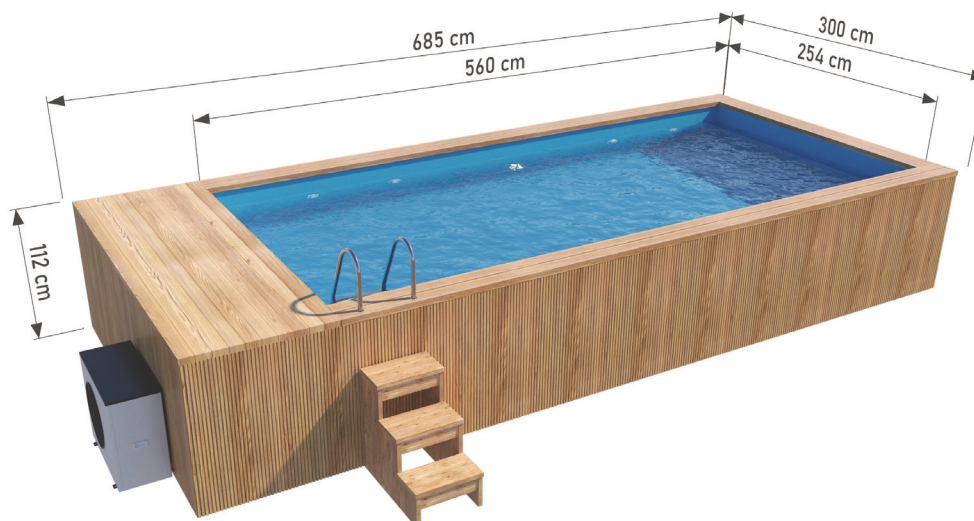

# Premium SPA pool with jacuzzi 6,85 x 3m

With polypropylene liner, made of THERMO wood

## DIMENSIONS

### Dimensions:

External width: **300 cm**  
Internal width: **254 cm**  
External length: **685 cm**  
Internal length: **560 cm**  
External height: **112 cm**  
Internal height: **100 cm**

Capacity: **14 200 L**  
Material: **Spruce**  
Board thickness: **44 mm**  
Insert: **polypropylene board**  
Reinforcement: **wooden casing and framework**  
Weight: **1 500 kg**  
Assembly: **delivered assembled**