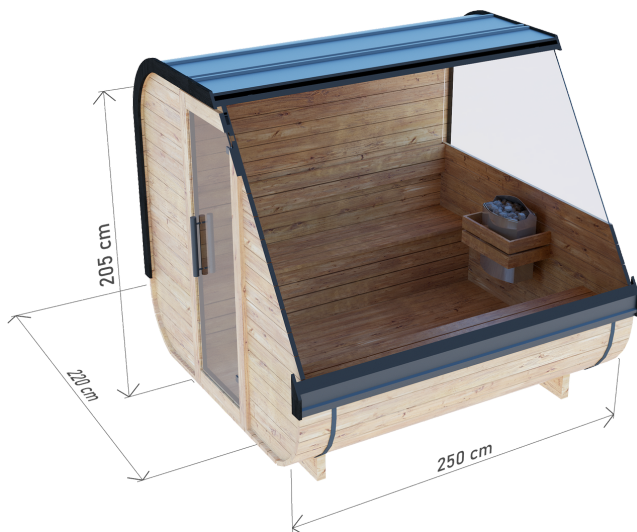

THERMO SAUNA DE

HIGH QUALITY PREMIUM SAUNA MADE OF THERMO WOOD

DIMENSIONS

PLAN

COLOR VARIANTS

SPECIFICATION

Dimensions:
2,20 x 2,50 x 2,05 m
Material:
Thermo pine

Covering: **graphite-colored sheet metal roofing**
Joinery: **doors and windows made of tinted tempered glass**