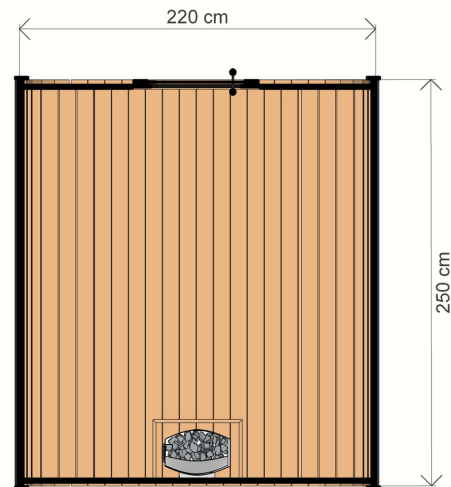

THERMO SAUNA DE

HIGH QUALITY PREMIUM SAUNA MADE OF THERMO WOOD

DIMENSIONS

PLAN

COLOR VARIANTS

SPECIFICATION

Dimensions:
2,20 x 2,50 x 2,05 m
Material:
Thermo pine

Covering: **graphite-colored sheet metal roofing**
Joinery: **doors and windows made of tinted tempered glass**