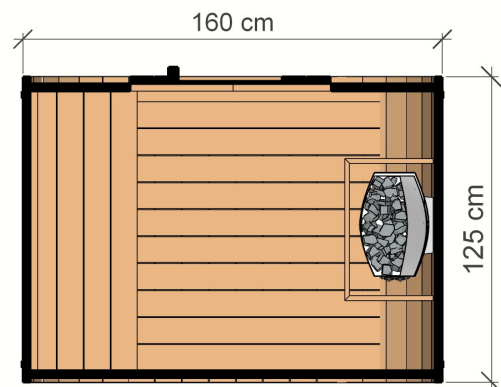

THERMO MINI SAUNA

HIGH QUALITY GARDEN THERMO WOOD SAUNA

DIMENSIONS

PLAN

COLOR VARIANTS

SPECIFICATION

Dimensions:
1,60 x 1,25 x 2,05 m
Material: **Thermo pine**
Board thickness: **44 mm**

Covering: **black bituminous shingles**
Two stainless steel clamps
Door: **wooden with tempered glass**

Heater: **Harvia Vega BC45**
Weight: **500 kg** Bench: **1 pc.**
Length: **105 cm** Lighting: **LED**
under the bench

A&M. Rzepa i Wspólnicy Spółka Jawna

ul. Szkolna 98
32-641 Przeciszów

NIP: PL 5492440516

www.domkisauny.pl

888 768 211

biuro@domkisauny.pl