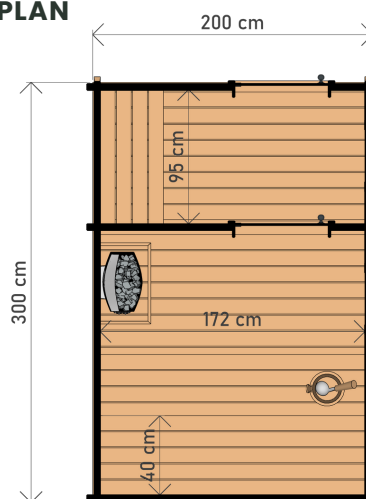

GARDEN SAUNA

HIGH QUALITY GARDEN SAUNA 200 X 300 CM

DIMENSIONS

PLAN

COLOR VARIANTS

CAN BE ORDERED IN THERMO VERSION!

SPECIFICATION

Dimensions:
2,00 x 3,00 x 2,30 m
Material:
spruce/Thermo spruce

Covering: **gray bituminous shingles**
Joinery: **two vertical glazing**
Doors: **tempered glass**

Wall thickness: **45 mm**
Reinforcement: **2 metal clamps**
Bench: **3 pcs.**
Possible lighting: **LED strip**