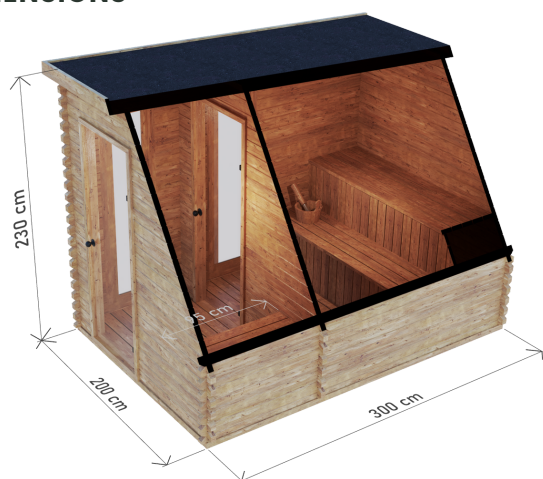

GARDEN SAUNA

HIGH QUALITY GARDEN SAUNA 200 X 300 CM

DIMENSIONS

PLAN

COLOR VARIANTS

CAN BE ORDERED IN THERMO VERSION!

SPECIFICATION

Dimensions:
2,00 x 3,00 x 2,30 m
Material:
spruce/Thermo spruce

Covering: **gray bituminous shingles**
Joinery: **two vertical glazing**
Doors: **tempered glass**

Wall thickness: **45 mm**
Reinforcement: **2 metal clamps**
Bench: **3 pcs.**
Possible lighting: **LED strip**