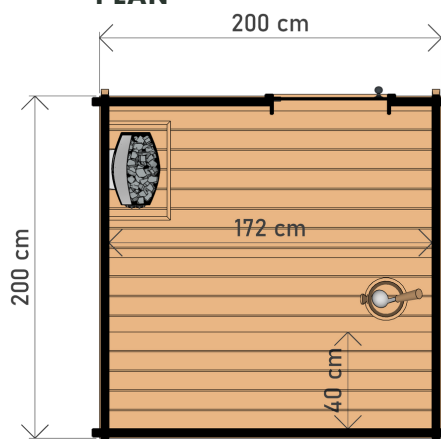

GARDEN SAUNA

HIGH QUALITY GARDEN SAUNA 200 X 200 CM

DIMENSIONS

PLAN

COLOR VARIANTS

CAN BE ORDERED IN THERMO VERSION!

SPECIFICATION

Dimensions:
2,00 x 2,00 x 2,30 m
Material:
spruce/Thermo spruce

Covering: **gray bituminous shingles**
Joinery: **60 cm panoramic window x 150 cm in the Thermo version**
Door: **tempered glass**

Wall thickness: **45 mm**
Reinforcement: **2 metal clamps**
Bench: **2 pcs.**
Possible lighting: **LED strip**