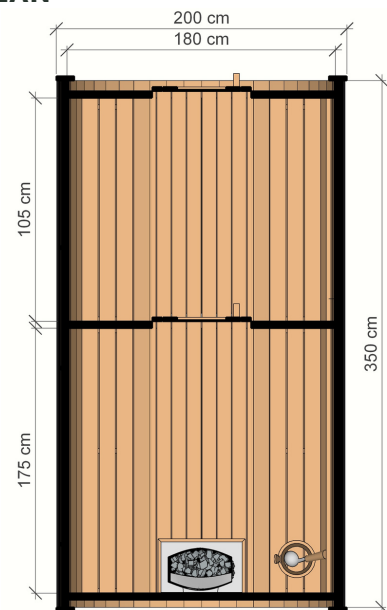

BARREL SAUNA 350 CM

HIGH QUALITY GARDEN SAUNA WITH VESTIBULE

DIMENSIONS

PLAN

COLOR VARIANTS

SPECIFICATION

Dimensions:
2,00 x 2,00 x 3,50 m
Material: **spruce**
Board thickness: **45 mm**

Covering: **black bituminous shingles**
Reinforcement: **three/four stainless steel clamps**
Weight: **1000 kg**