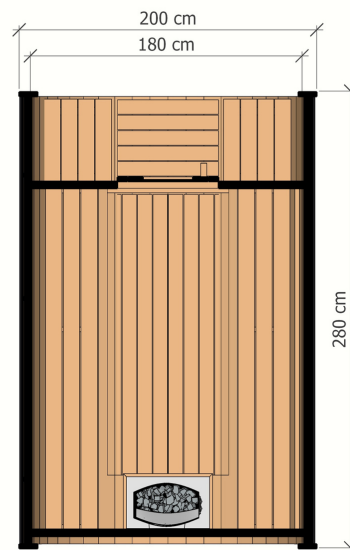

BARREL SAUNA 280 CM

HIGH QUALITY GARDEN SAUNA WITH BALCONY

DIMENSIONS

PLAN

COLOR VARIANTS

SPECIFICATION

Dimensions:
2,00 x 2,00 x 2,80 m
Material: **spruce**
Board thickness: **45 mm**

Covering: **black bituminous shingles**
Reinforcement: **three stainless steel clamps**
Weight: **700 kg**