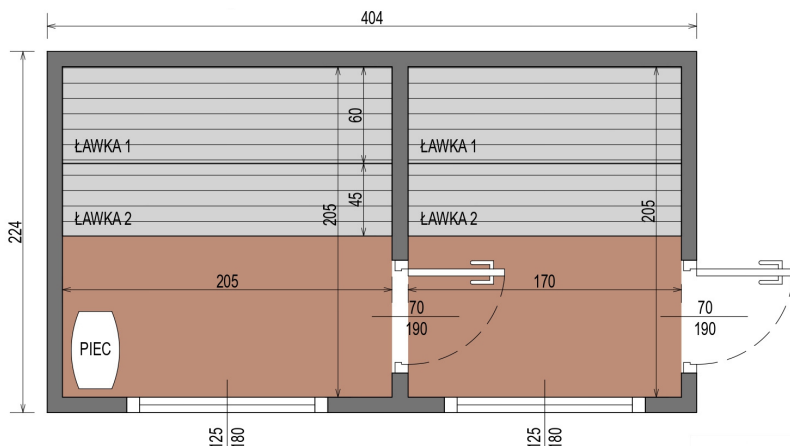

SAUNA ✦ PREMIUM ✦

HIGH QUALITY PREMIUM SAUNA MADE OF THERMO WOOD

DIMENSIONS

PLAN

COLOR VARIANTS

SPECIFICATION

Dimensions:
2,24 x 4,04 x 2,48 m
Outer material:
Thermo pine
Frame: **spruce**

Covering: **graphite-colored sheet metal roofing**
Joinery: **doors and windows made of tinted tempered glass**