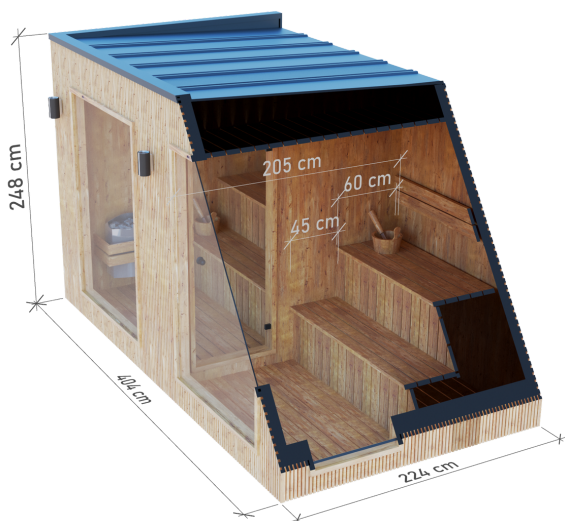

SAUNA ✦ PREMIUM ✦

HIGH QUALITY PREMIUM SAUNA MADE OF THERMO WOOD

DIMENSIONS

PLAN

COLOR VARIANTS

SPECIFICATION

Dimensions:
2,24 x 4,04 x 2,48 m
Outer material:
Thermo pine
Frame: **spruce**

Covering: **graphite-colored sheet metal roofing**
Joinery: **doors and windows made of tinted tempered glass**