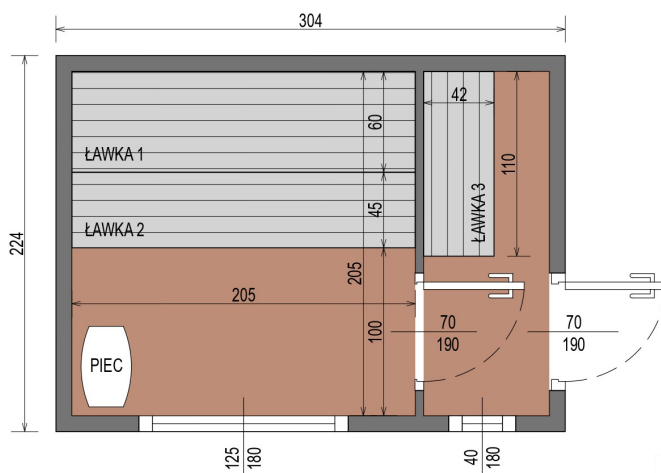

SAUNA ✦ PREMIUM ✦

HIGH QUALITY PREMIUM SAUNA MADE OF THERMO WOOD

DIMENSIONS

PLAN

COLOR VARIANTS

SPECIFICATION

Dimensions:
2,24 x 3,04 x 2,48 m
Outer material:
Thermo pine
Frame: **spruce**

Covering: **graphite-colored sheet metal roofing**
Joinery: **doors and windows made of tinted tempered glass**