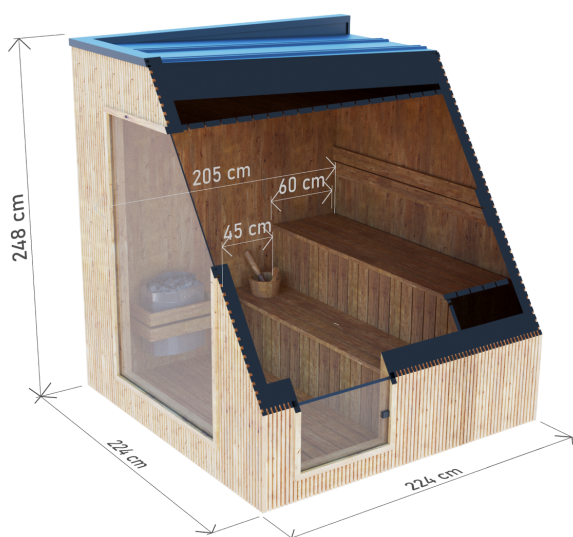

SAUNA ✦ PREMIUM ✦

HIGH QUALITY PREMIUM SAUNA MADE OF THERMO WOOD

DIMENSIONS

PLAN

COLOR VARIANTS

SPECIFICATION

Dimensions:
2,24 x 2,24 x 2,48 m
Outer material:
Thermo pine
Frame: **spruce**

Covering: **graphite-colored sheet metal roofing**
Joinery: **doors and windows made of tinted tempered glass**