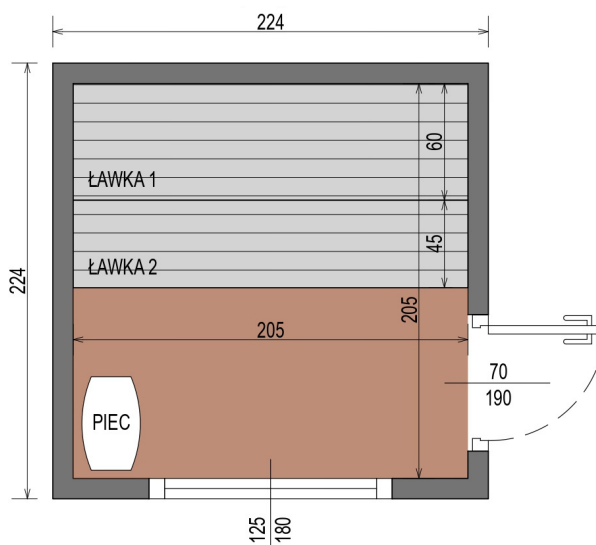

SAUNA ✦ PREMIUM ✦

HIGH QUALITY PREMIUM SAUNA MADE OF THERMO WOOD

DIMENSIONS

PLAN

COLOR VARIANTS

SPECIFICATION

Dimensions:
2,24 x 2,24 x 2,48 m
Outer material:
Thermo pine
Frame: **spruce**

Covering: **graphite-colored sheet metal roofing**
Joinery: **doors and windows made of tinted tempered glass**