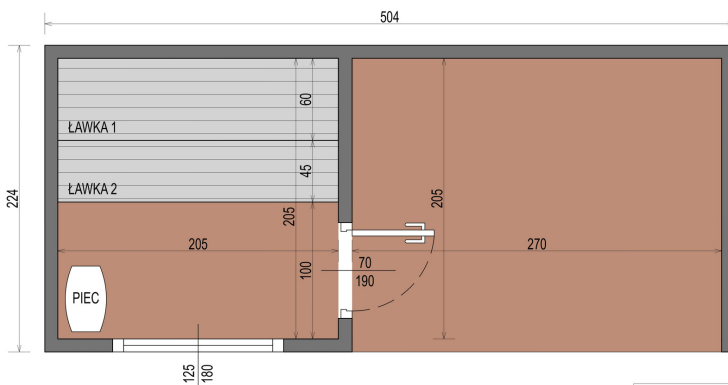

SAUNA HOUSE

HIGH QUALITY PREMIUM SAUNA SET WITH HOT TUB 5 X 2.2 M

PLAN

DIMENSIONS

COLOR VARIANTS

SPECIFICATION

Dimensions:
2,24 x 5,04 x 2,48 m
Material:
Thermo pine
Frame: **spruce**

Covering: **graphite-colored sheet metal roofing**
Joinery: **doors and windows made of tinted tempered glass**

biuro@domkisauny.pl

SAUNA HOUSE

HIGH QUALITY PREMIUM SAUNA 5 X 2.2 M

PLAN

DIMENSIONS

COLOR VARIANTS

SPECIFICATION

Dimensions:
2,24 x 5,04 x 2,48 m
Material:
Thermo pine
Frame: **spruce**