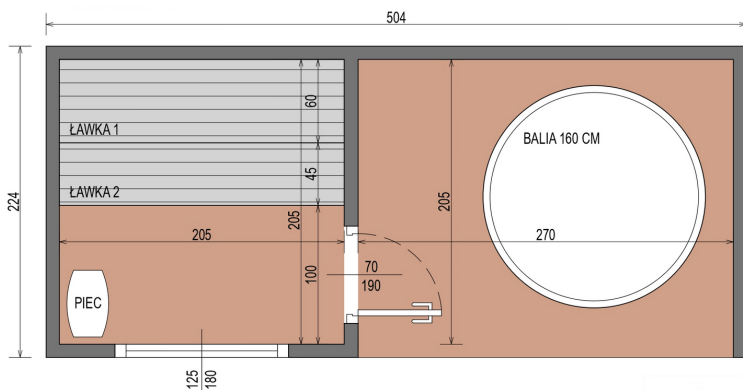

SAUNA HOUSE

HIGH QUALITY PREMIUM SAUNA SET WITH HOT TUB 5 X 2.2 M

PLAN

DIMENSIONS

COLOR VARIANTS

SPECIFICATION

Dimensions:
2,24 x 5,04 x 2,48 m
Material:
Thermo pine
Frame: **spruce**

Covering: **graphite-colored sheet metal roofing**
Joinery: **doors and windows made of tinted tempered glass**

biuro@domkisauny.pl

SAUNA HOUSE

HIGH QUALITY PREMIUM SAUNA 5 X 2.2 M

PLAN

DIMENSIONS

COLOR VARIANTS

SPECIFICATION

Dimensions:
2,24 x 5,04 x 2,48 m
Material:
Thermo pine
Frame: **spruce**