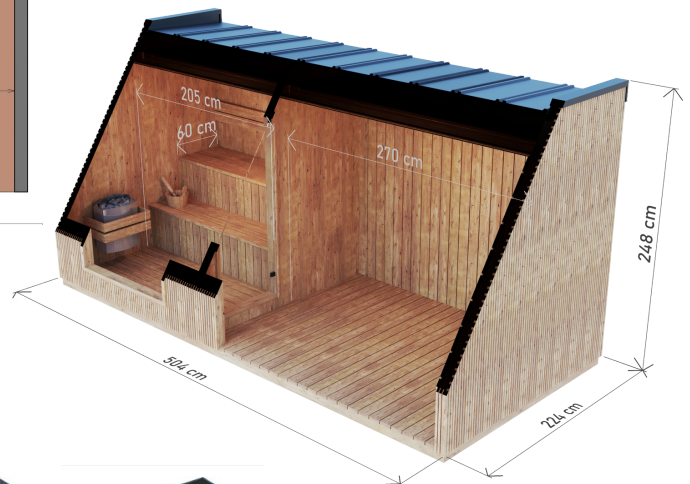

SAUNA HOUSE

HIGH QUALITY PREMIUM SAUNA SET WITH HOT TUB 5 X 2.2 M

PLAN

DIMENSIONS

COLOR VARIANTS

SPECIFICATION

Dimensions:
2,24 x 5,04 x 2,48 m
Material:
Thermo pine
Frame: **spruce**

Covering: **graphite-colored sheet metal roofing**
Joinery: **doors and windows made of tinted tempered glass**

biuro@domkisauny.pl

SAUNA HOUSE

HIGH QUALITY PREMIUM SAUNA 5 X 2.2 M

PLAN

DIMENSIONS

COLOR VARIANTS

SPECIFICATION

Dimensions:
2,24 x 5,04 x 2,48 m
Material:
Thermo pine
Frame: **spruce**

Covering: **graphite-colored sheet metal roofing**
Joinery: **doors and windows made of tinted tempered glass**

Filling: **pressed wool 30 mm**
Weight: **1700 kg** Bench: **2 pcs.**
Lighting: **LED**

A&M. Rzepa i Wspólnicy Spółka Jawna