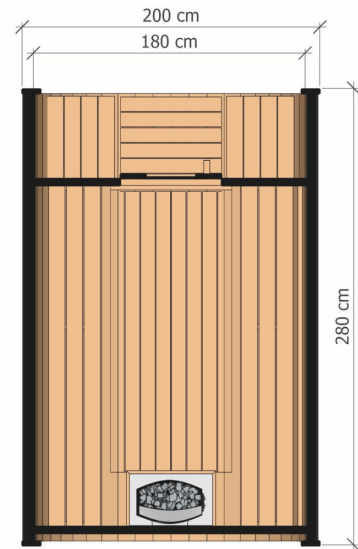

BARREL SAUNA 2,8 M

HIGH QUALITY GARDEN SAUNA WITH BALCONY

Option to order **THERMO** wood version!

DIMENSIONS

PLAN

COLOR VARIANTS

SPECIFICATION

Dimensions: **2,00 x 2,00 x 2,80 m**
Material: **spruce**
Board thickness: **45 mm**

Covering: **black bituminous shingles**
Reinforcement: **three stainless steel clamps**
Weight: **700 kg**

Installation: **two bases for mounting on the ground**
Door: **wooden with tempered glass**

ul. Szkolna 98
32-641 Przeciszów

NIP: PL 5492440516
en.domkisauny.pl

A&M. Rzepa i Wspólnicy Spółka Jawna

888 768 211
biuro@domkisauny.pl