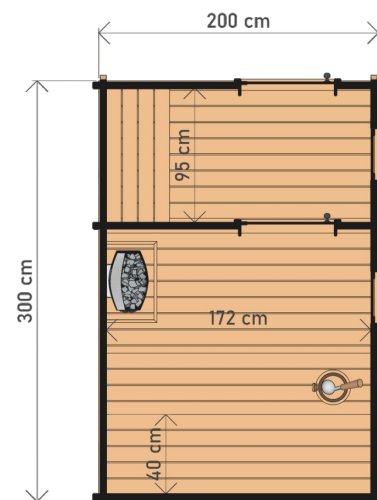

GARDEN SAUNA

HIGH QUALITY GARDEN SAUNA 2 X 3 M

Option to order **THERMO** wood version!

DIMENSIONS

PLAN

COLOR VARIANTS

SPECIFICATION

Dimensions: **22,00 x 3,00 x 2,30 m**
Material: **spruce/Thermo spruce**
Wall thickness: **45 mm**