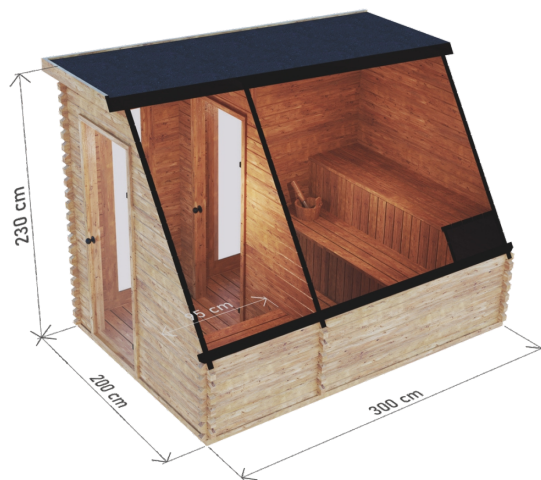

GARDEN SAUNA

HIGH QUALITY GARDEN SAUNA 2 X 3 M

Option to order **THERMO** wood version!

DIMENSIONS

PLAN

COLOR VARIANTS

SPECIFICATION

Dimensions: **22,00 x 3,00 x 2,30 m**
Material: **spruce/Thermo spruce**
Wall thickness: **45 mm**

Covering: **gray bituminous shingles**
Joinery: **two vertical glazing**
Doors: **tempered glass**

Reinforcement: **2 metal clamps**
Bench: **3 pcs.**
Possible lighting: **LED strip**

A&M. Rzepa i Wspólnicy Spółka Jawna