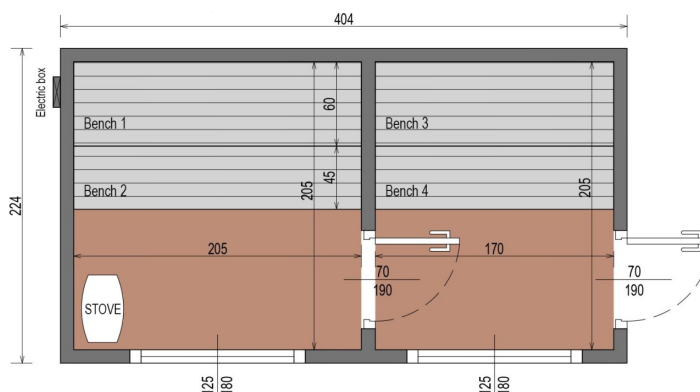

SAUNA PREMIUM 2,2 M x 4 M

HIGH QUALITY PREMIUM SAUNA MADE OF THERMO WOOD

DIMENSIONS

PLAN

COLOR VARIANTS

SPECIFICATION

Dimensions: **2,24 x 4,04 x 2,48 m**
Outer material: **Thermo pine**
Rear wall: **sheet metal roofing**
Frame: **spruce**
Weight: **1600 kg**