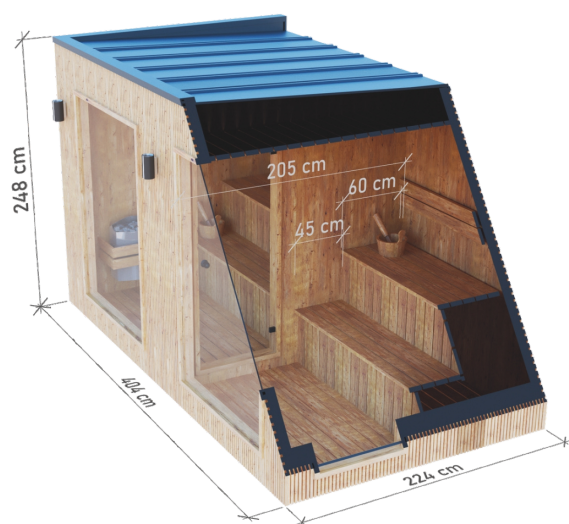

SAUNA PREMIUM 2,2 M x 4 M

HIGH QUALITY PREMIUM SAUNA MADE OF THERMO WOOD

DIMENSIONS

PLAN

COLOR VARIANTS

SPECIFICATION

Dimensions: **2,24 x 4,04 x 2,48 m**
Outer material: **Thermo pine**
Rear wall: **sheet metal roofing**
Frame: **spruce**
Weight: **1600 kg**

Covering: **graphite-colored sheet metal roofing**
Joinery: **doors and windows made of tinted tempered glass**

Filling: **pressed wool 50 mm**
Bench: **4 pcs.**
Lighting: **LED**

A&M. Rzepa i Wspólnicy Spółka Jawna