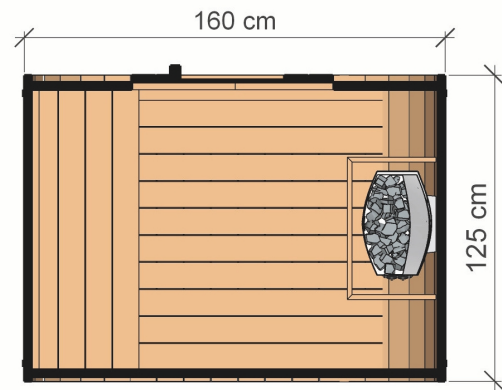

THERMO MINI SAUNA

HIGH QUALITY GARDEN THERMO WOOD SAUNA

DIMENSIONS

PLAN

COLOR VARIANTS

SPECIFICATION

Dimensions: **1,60 x 1,25 x 2,05 m**
Material: **Thermo pine**
Board thickness: **44 mm**
Weight: **500 kg**

Covering: **black bituminous shingles**
Reinforcement: **Two stainless steel clamps**
Door: **wooden with tempered glass**

Heater: **Harvia Vega BC45**
Bench: **1 pc.**
Length: **105 cm**
Lighting: **LED under the bench**

A&M. Rzepa i Wspólnicy Spółka Jawna

ul. Szkolna 98
32-641 Przeciszów

NIP: PL 5492440516
en.domkisauny.pl

888 768 211
biuro@domkisauny.pl