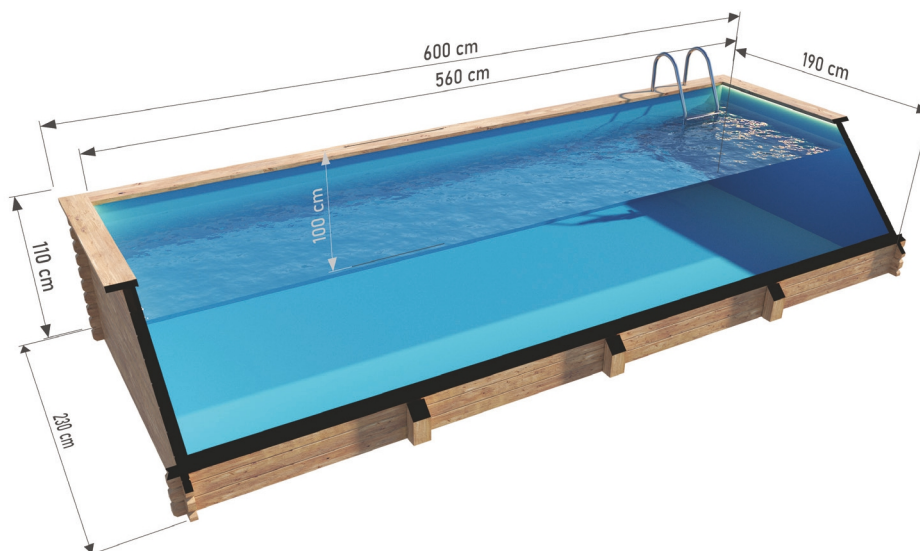

# Wooden pool 6 x 2 m

With polypropylene liner

## DIMENSIONS

### Dimensions:

External width: **230 cm**  
Internal width: **190 cm**  
External length: **600 cm**  
Internal length: **560 cm**  
External height: **110 cm**  
Internal height: **100 cm**

Capacity: **10 600 L**  
Material: **Spruce**  
Board thickness: **44 mm**  
Insert: **polypropylene board**  
Reinforcement: **4 wooden posts**  
Weight: **1 000kg**  
Assembly: **delivered assembled**