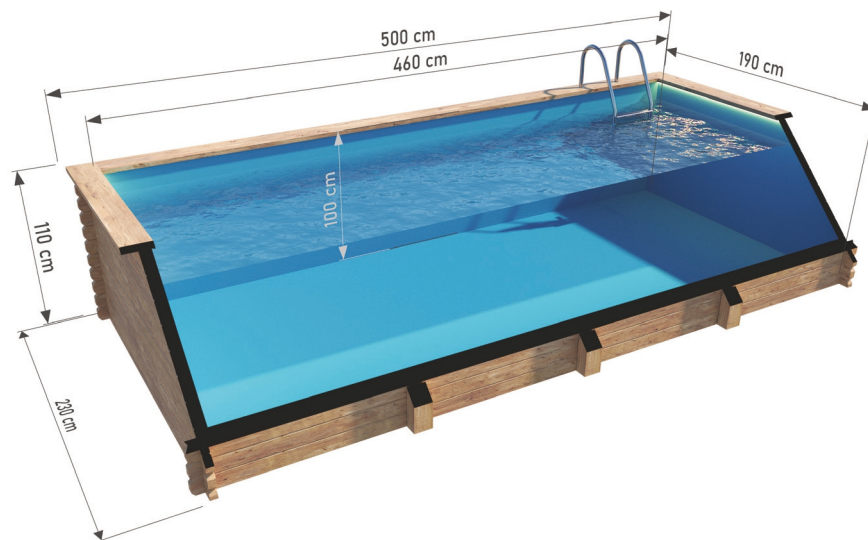

Wooden pool 5 x 2 m

With polypropylene liner

Option to order **THERMO** wood version!

DIMENSIONS

COLOR VARIANTS

SPECIFICATION

Dimensions:

External width: **230 cm**
Internal width: **190 cm**
External length: **500 cm**
Internal length: **460 cm**
External height: **110 cm**
Internal height: **100 cm**

Capacity: **8700 L**
Material: **Spruce**
Board thickness: **44 mm**
Insert: **polypropylene board**
Reinforcement: **3 wooden posts**
Weight: **900 kg**
Assembly: **delivered assembled**

In the set:

- Steps
- Ladder
- Sand filter