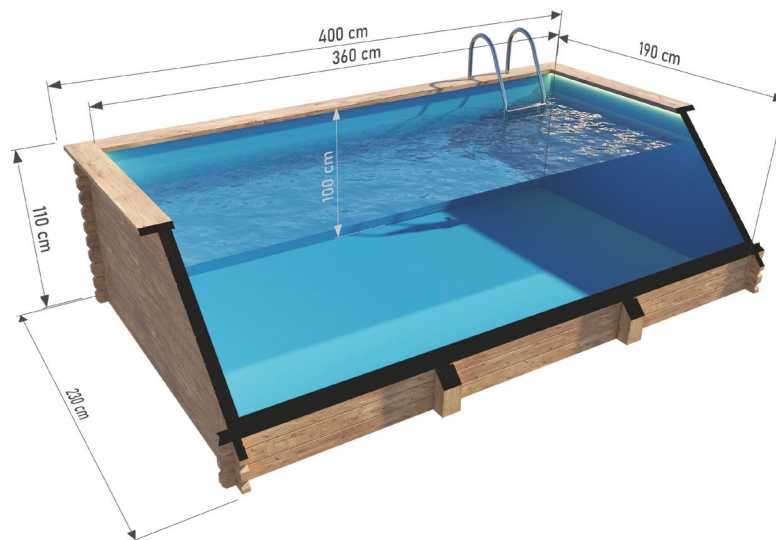

Wooden pool 4 x 2 m

With polypropylene liner

Option to order **THERMO** wood version!

DIMENSIONS

COLOR VARIANTS

SPECIFICATION

Dimensions:

External width: **230 cm**
Internal width: **190 cm**
External length: **400 cm**
Internal length: **360 cm**
External height: **110 cm**
Internal height: **100 cm**

Capacity: **6840 L**

Material: **Spruce**

Board thickness: **44 mm**

Insert: **polypropylene board**

Reinforcement: **2 wooden posts**

Weight: **700 kg**

Assembly: **delivered assembled**

In the set: