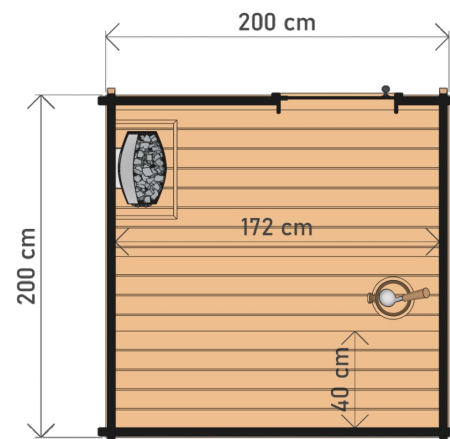

GARDEN SAUNA

HIGH QUALITY GARDEN SAUNA 2 X 2 M

Option to order **THERMO** wood version!

DIMENSIONS

PLAN

COLOR VARIANTS

SPECIFICATION

Dimensions: **2,00 x 2,00 x 2,30 m**
Material: **spruce/Thermo spruce**
Wall thickness: **45 mm**