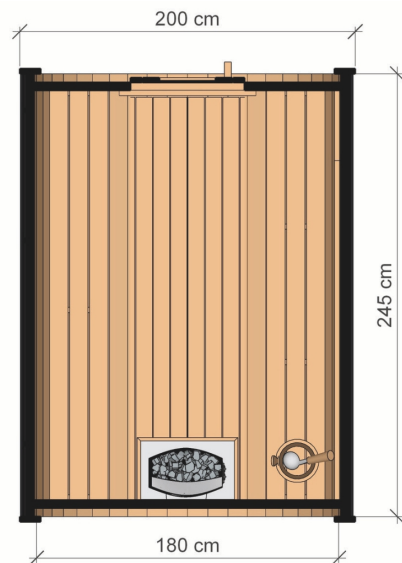

BARREL SAUNA 2,5 M

HIGH QUALITY GARDEN SAUNA

Option to order **THERMO** wood version!

DIMENSIONS

PLAN

COLOR VARIANTS

SPECIFICATION

Dimensions: **2,00 x 2,00 x 2,45 m**
Material: **spruce**
Board thickness: **45 mm**