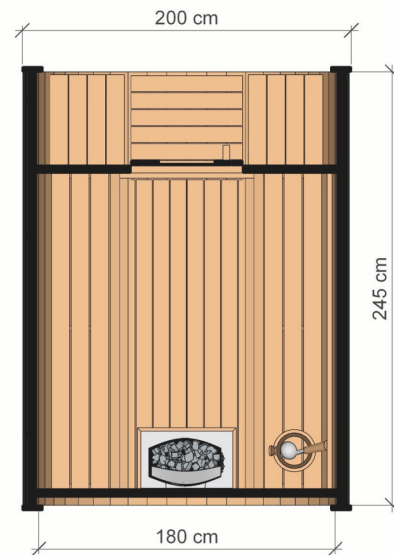

BARREL SAUNA 2,5 M

HIGH QUALITY GARDEN SAUNA WITH BALCONY

Option to order **THERMO** wood version!

DIMENSIONS

PLAN

COLOR VARIANTS

SPECIFICATION

Dimensions: **2,00 x 2,00 x 2,45 m**
Material: **spruce**
Board thickness: **45 mm**

Covering: **black bituminous shingles**
Reinforcement: **three stainless steel clamps**
Weight: **700 kg**

Installation: **two bases for mounting on the ground**
Door: **wooden with tempered glass**

A&M. Rzepa i Wspólnicy Spółka Jawna

ul. Szkolna 98
32-641 Przeciszów

NIP: PL 5492440516
en.domkisauny.pl

888 768 211
biuro@domkisauny.pl