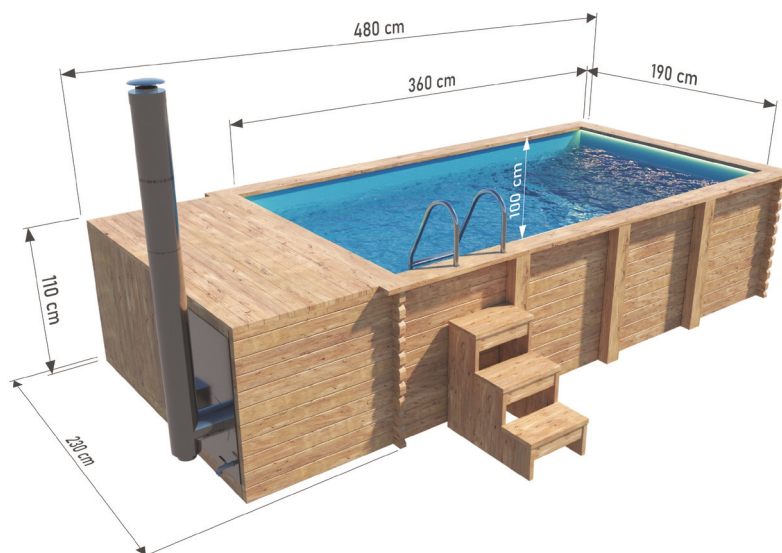

Pool with stove 4,8 x 2,3 m

With polypropylene liner

Option to order
THERMO wood
version!

DIMENSIONS

COLOR VARIANTS

SPECIFICATION

Dimensions:

External width: **230 cm**
Internal width: **190 cm**
External length: **480 cm**
Internal length: **360 cm**
External height: **110 cm**
Internal height: **100 cm**

Capacity: **6 840 L**
Material: **Spruce**
Board thickness: **44 mm**
Insert: **polypropylene board**
Reinforcement: **3 wooden posts**
Weight: **900 kg**
Assembly: **delivered assembled**

In the set:

- Steps
- Ladder
- Sand filter
- Wood-burning stove integrated
- LED backlight